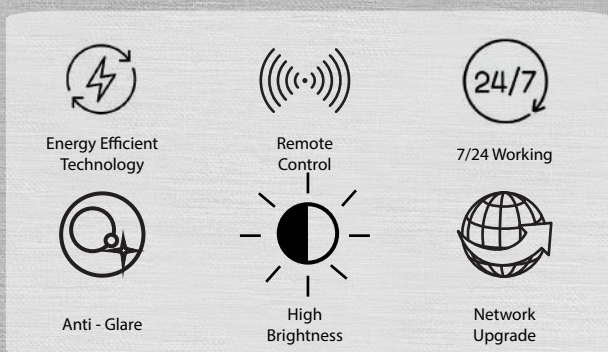

SMALLSIZE

Flush Series

Create impressive space for all target audience

Indoor

Make a powerful and efficient space to achieve your business goals

Signage Screens is a communication tool that help you announce your massages or advertisements with rich visual content in your target audience's living areas through quality broadcasting in a digital environment.